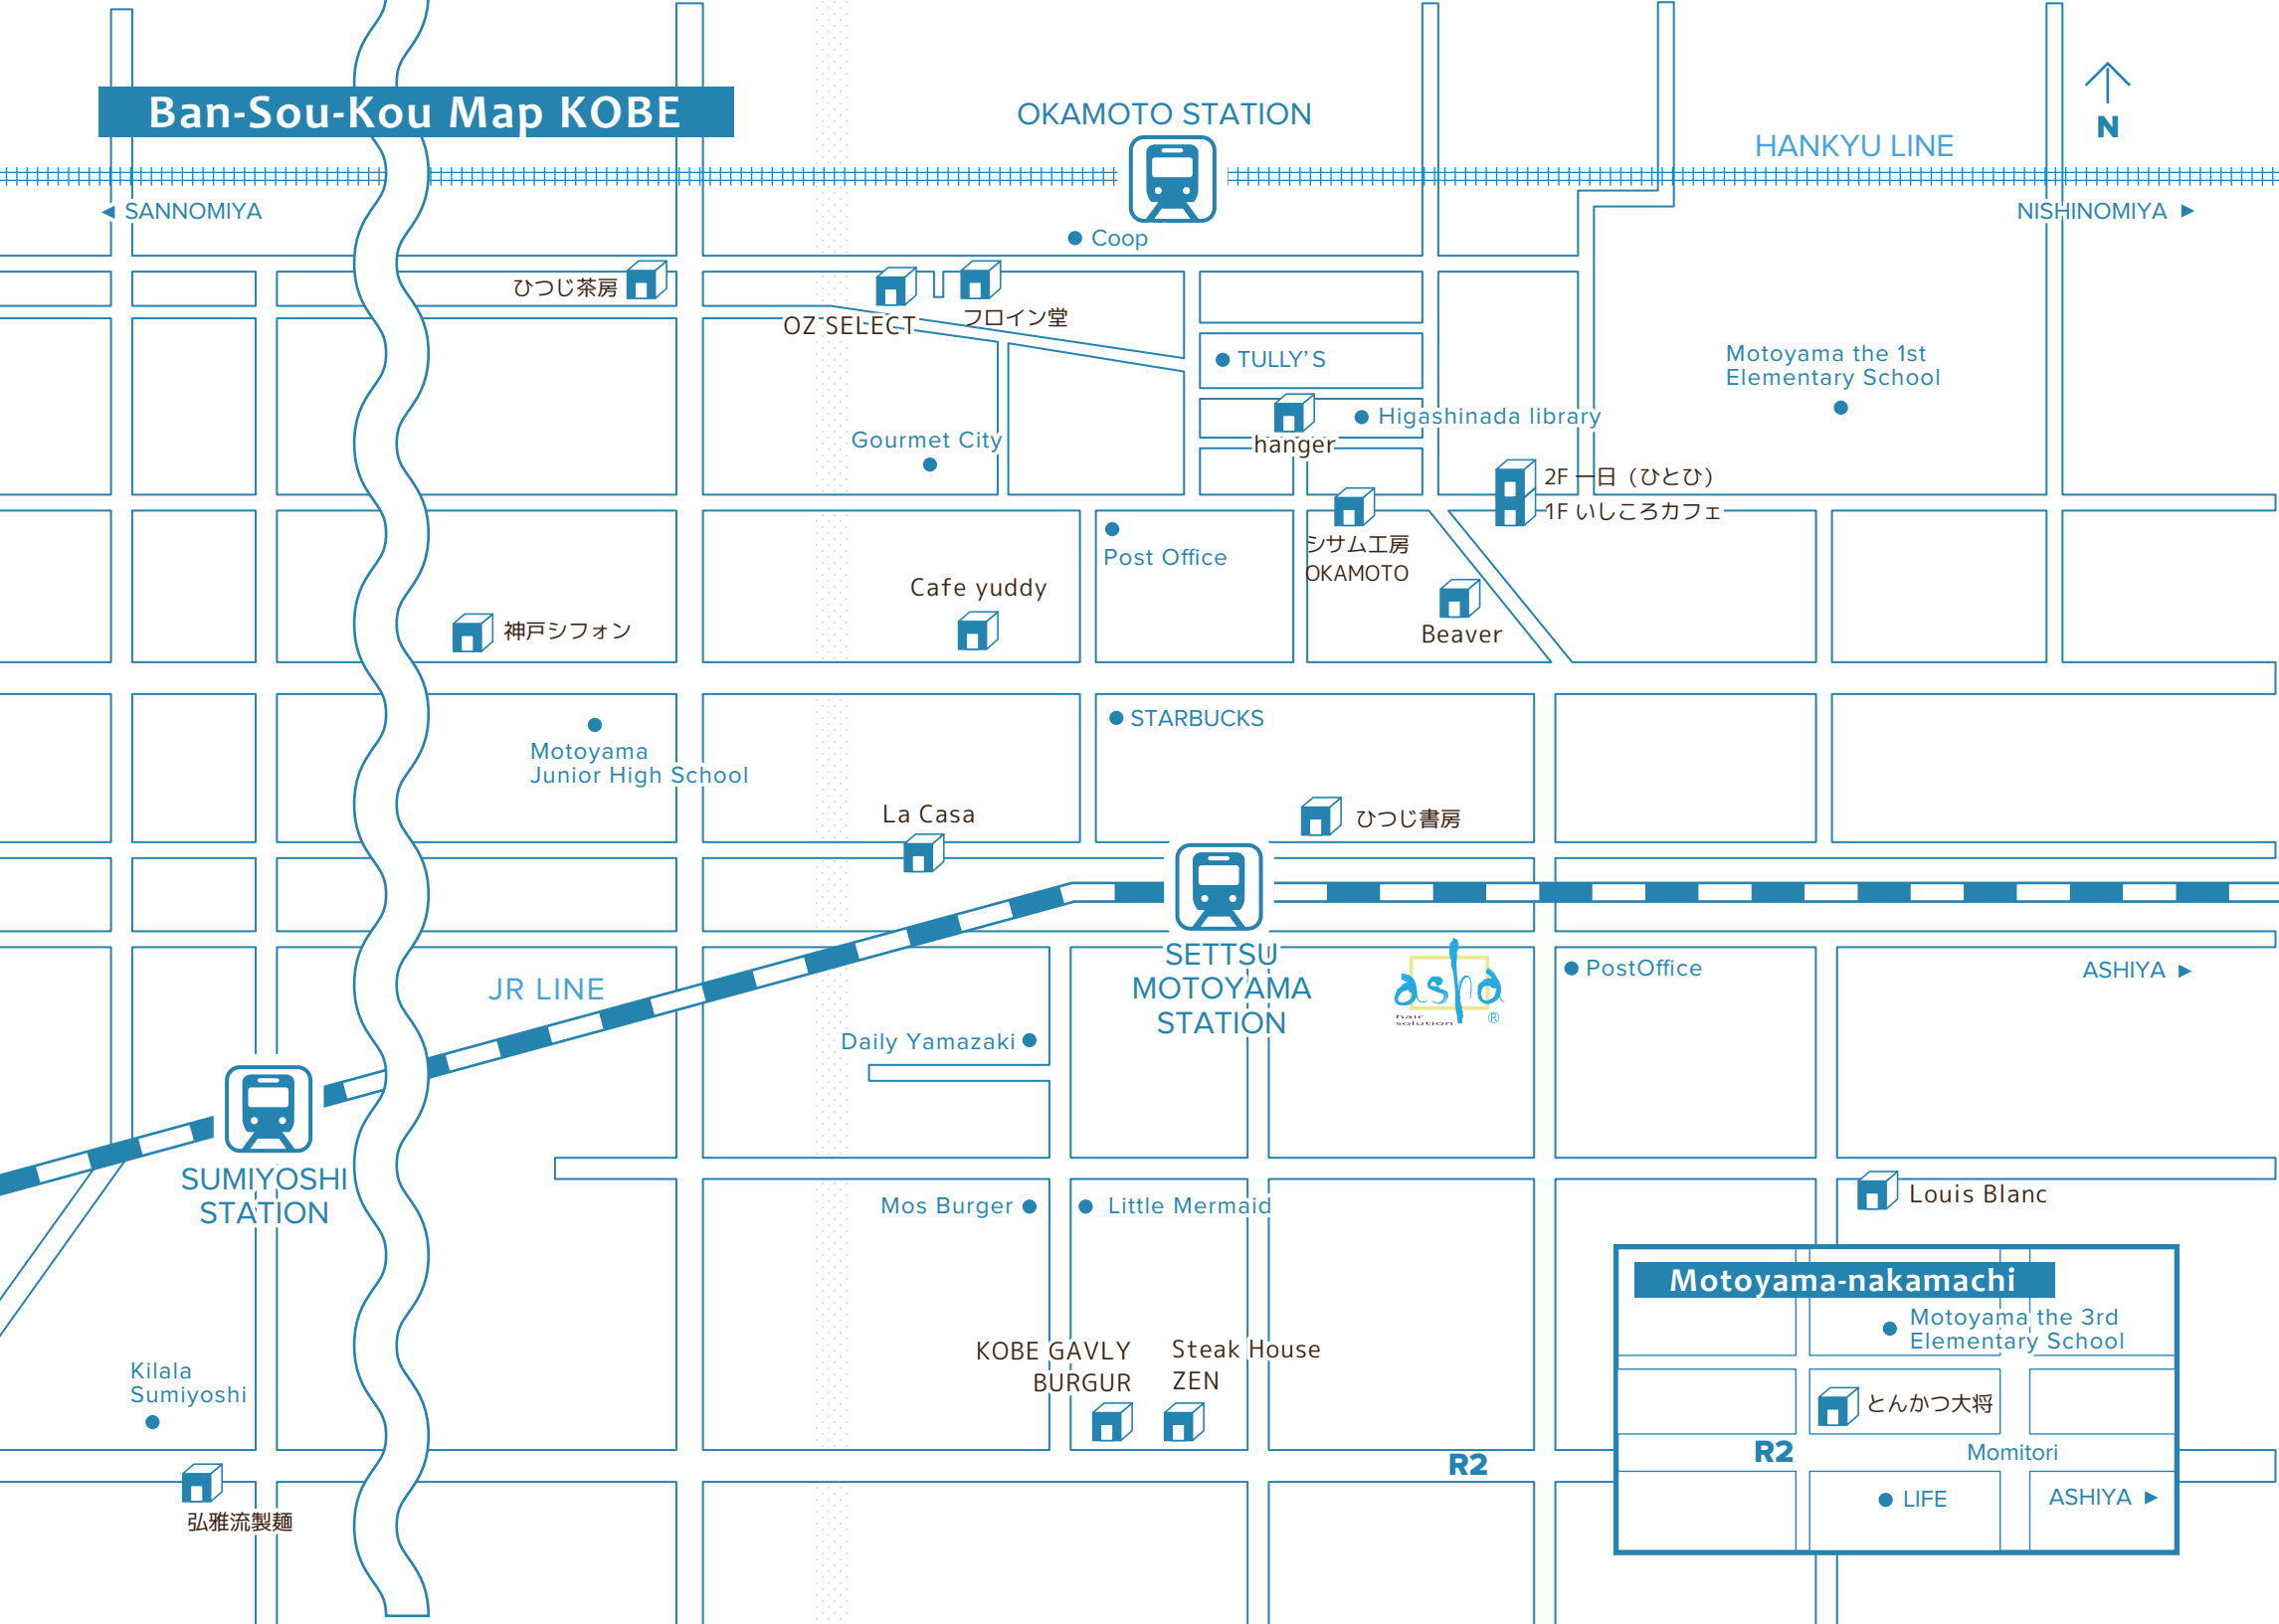

Ban-Sou-Kou Map KOBE

SANNOMIYA ◀

OKAMOTO STATION

HANKYU LINE

▶ NISHINOMIYA

ひつじ茶房

Coop

OZ SELECT

フロイン堂

TULLY'S

Motoyama the 1st Elementary School

Higashinada library

Gourmet City

hanger

2F 一日 (ひとひ)
1F いしころカフェ

Cafe yuddy

JR LINE

SETTSU MOTUYAMA STATION

Post Office

▶ ASHIYA

Daily Yamazaki

Mos Burger

Little Mermaid

Louis Blanc

Motoyama-nakamachi

Motoyama the 3rd Elementary School

とんかつ大将

KOBE GAVLY BURGUR

Steak House ZEN

R2

R2

Momitori